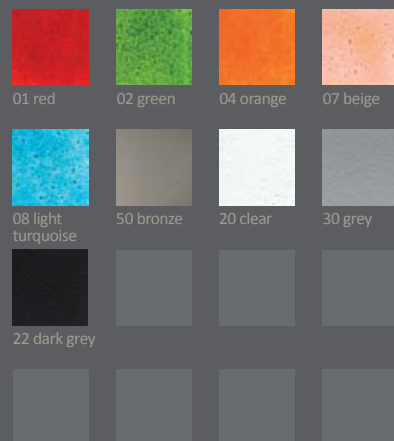

PASTA Bowls

Product number | Size:

54246xx Ø 29 cm

xx - Number of individual color

FLASH Plates

Product number | Size:

54460xx Ø 11 cm

54465xx Ø 32 cm