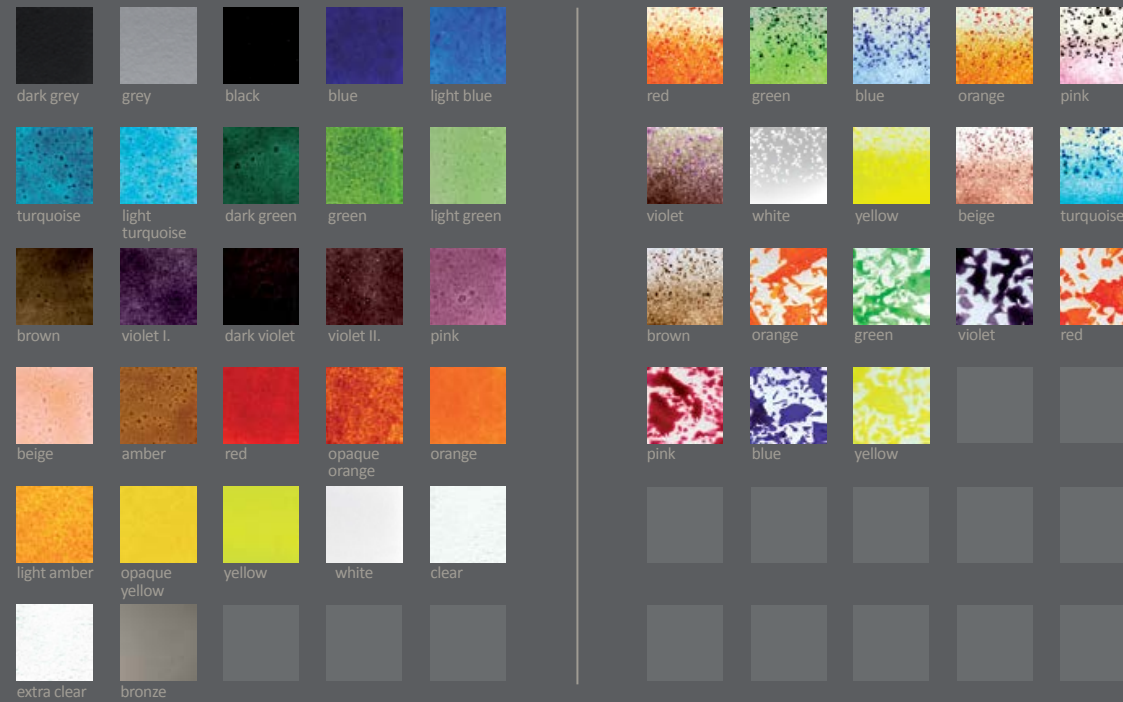

xx - Number of individual color

## FISH Candlesticks

Product number | Size:

-  61051xx 17 x 8 cm
-  61052xx 23 x 9 cm
-  61053xx 30 x 10 cm

19 violet 01 red 03 blue 04 orange  
 07 light-amber 02 green 10 white

xx - Number of individual color

## Range of colors in BDK-GLASS production

Dark grey, grey, clear, extra clear and bronze colors are stained glass in the mass. Other colors are glass frits (powders) and can be used also partly on the product (for example on the rim only).