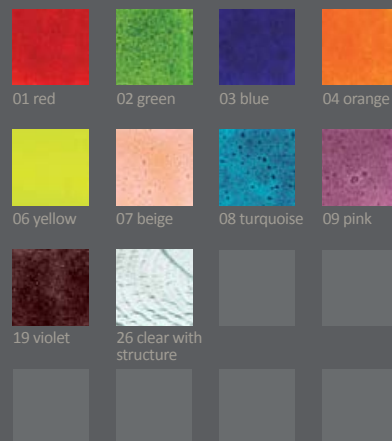

ZOOM II. Trays

Product number | Size:

54532xx 25 x 14 cm

54535xx 35 x 20 cm

54538xx 50 x 29 cm

01 red 02 green 03 blue 04 orange

06 yellow 07 beige 08 turquoise 09 pink

19 violet 26 clear with structure

xx - Number of individual color

ZOOM II. Trays

Product number | Size:

54501xx Ø 16 cm

54503xx Ø 22 cm

54504xx Ø 25 cm depth 4 cm

54505xx Ø 30 cm

54507xx Ø 36 cm