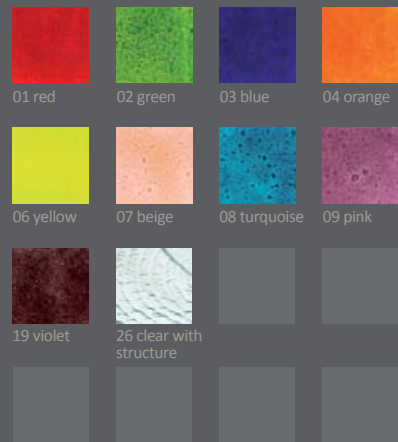

ZOOM I. Trays

Product number | Size:

54511xx 15 x 15 cm

54513xx 20 x 20 cm

54515xx 26 x 26 cm

54517xx 32 x 32 cm

xx - Number of individual color

ZOOM I. Trays

Product number | Size:

54523xx 30 x 15 cm

54525xx 40 x 17 cm

54526xx 45 x 20 cm