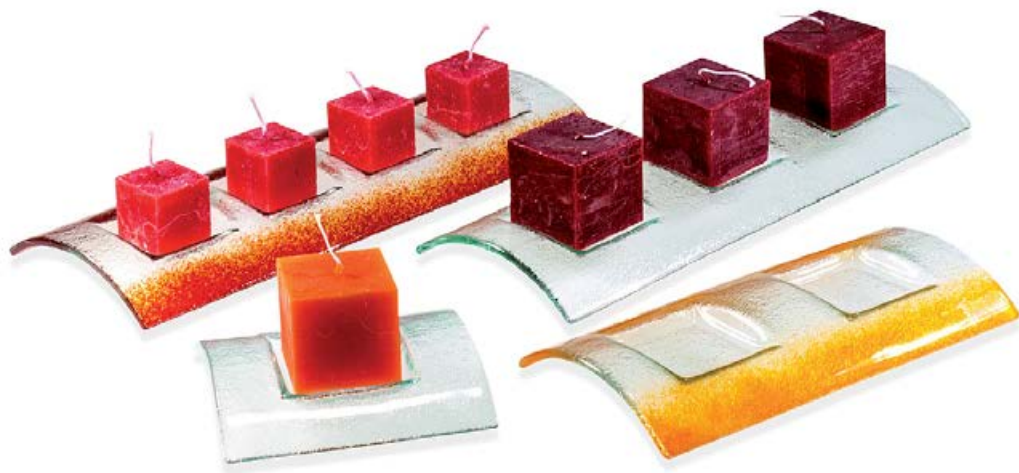

TUNNEL Candlesticks

Product number | Size:

65101xx 13 x 13 cm

65102xx 23 x 13 cm

65103xx 34 x 13 cm | 3 candles

65104xx 34 x 13 cm | 4 candles