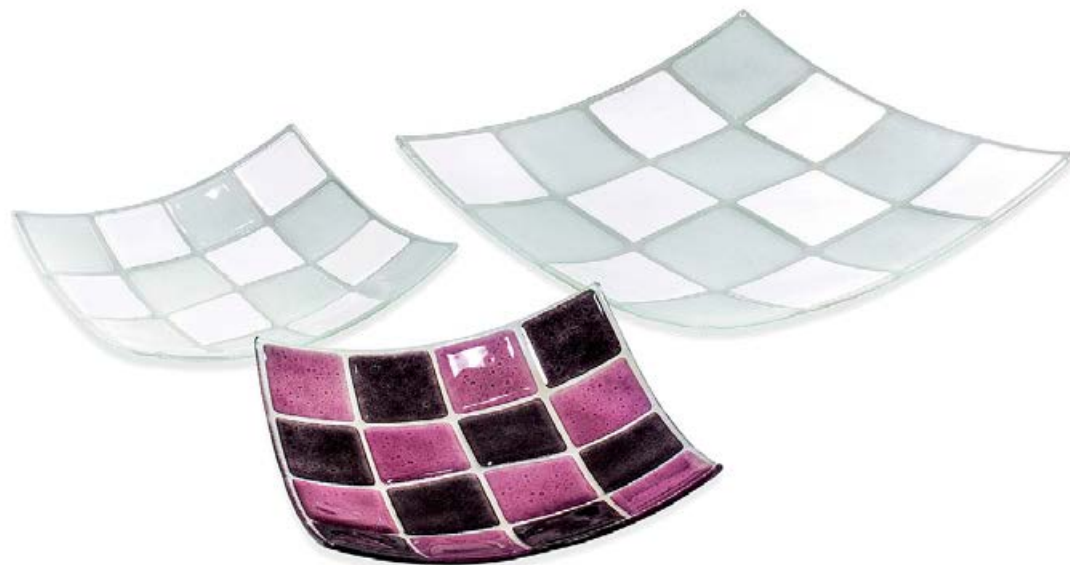

## NET Bowls

27 violet-pink 20 brown-beige 21 red-yellow 19 white-beige

24 brown 23 white-clear 25 green 18 dark grey

26 blue

xx - Number of individual color

Product number | Size:

5082xx 20 x 20 cm

5083xx 30 x 30 cm