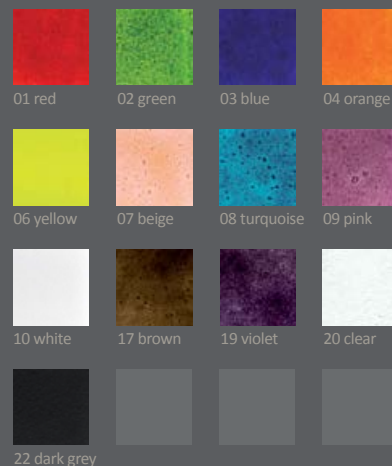

xx - Number of individual color