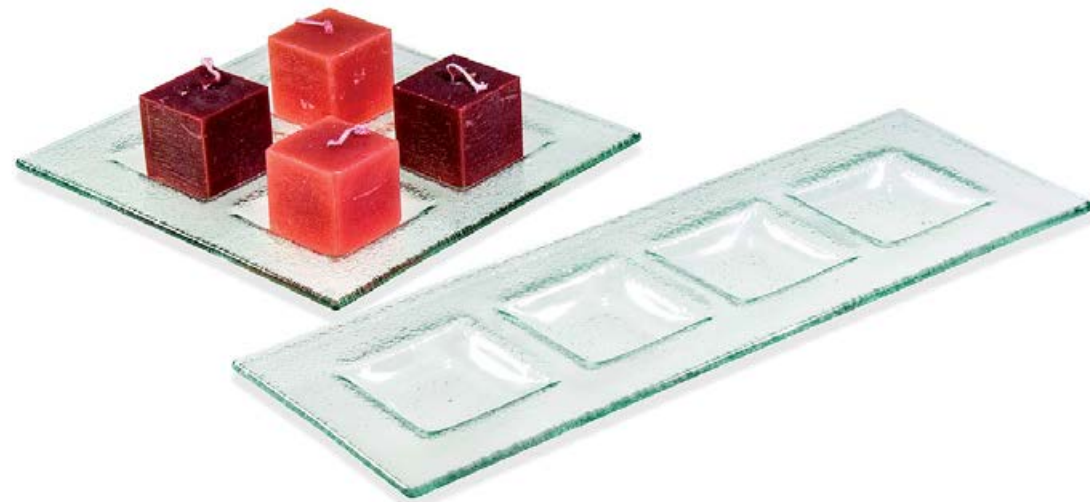

## ILLUSION Candlesticks

Product number | Size:

 54171xx 13 x 13 cm

 54172xx 23 x 13 cm

 54173xx 34 x 13 cm

xx - Number of individual color