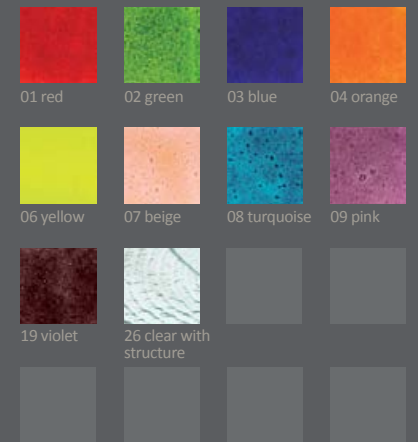

xx - Number of individual color