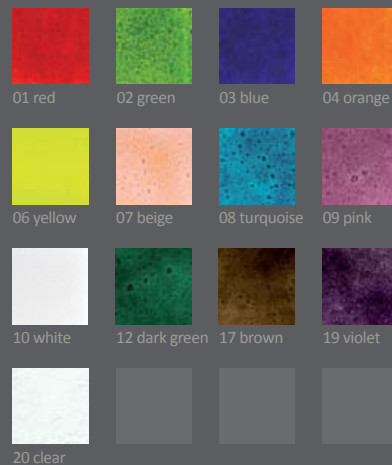

xx - Number of individual color