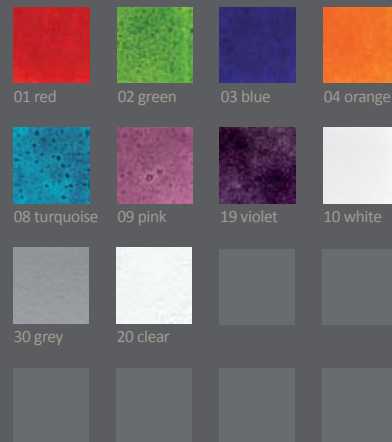

09 pink 10 white 19 violet 17 brown

xx - Number of individual color

## MELODY Plates

Product number | Size:

54471xx Ø 13 cm

54473xx Ø 21 cm

54475xx Ø 25 cm

54477xx Ø 33 cm

xx - Number of individual color