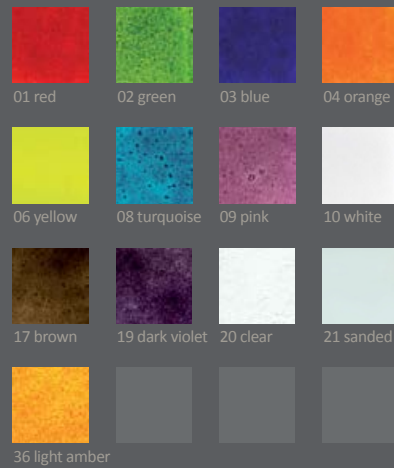

TRIANGLE Bowls

Product number | Size:

53810xx 20 x 20 x 20 cm

xx - Number of individual color