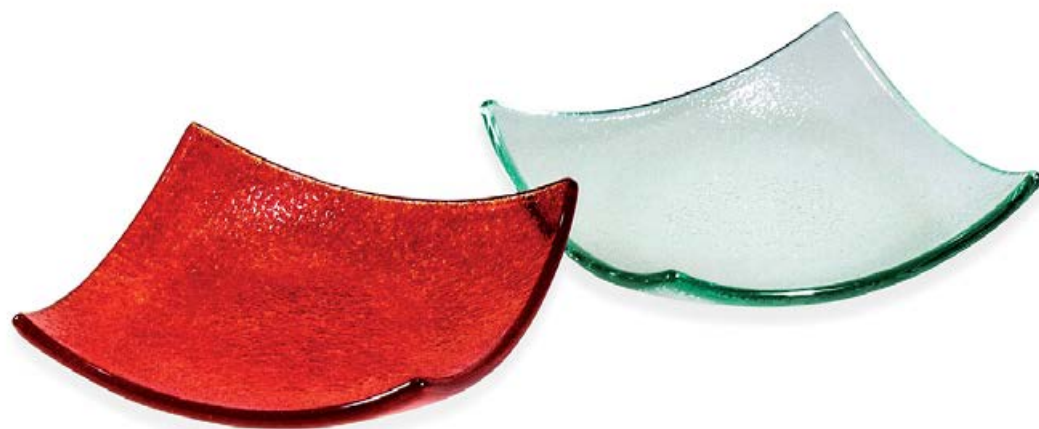

## CANAPÉ Trays V.

Product number | Size:

50112xx 7 x 7 cm

xx - Number of individual color