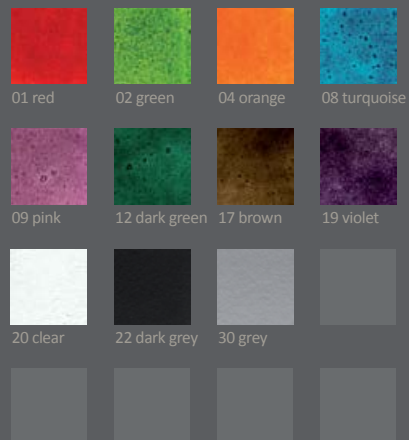

xx - Number of individual color