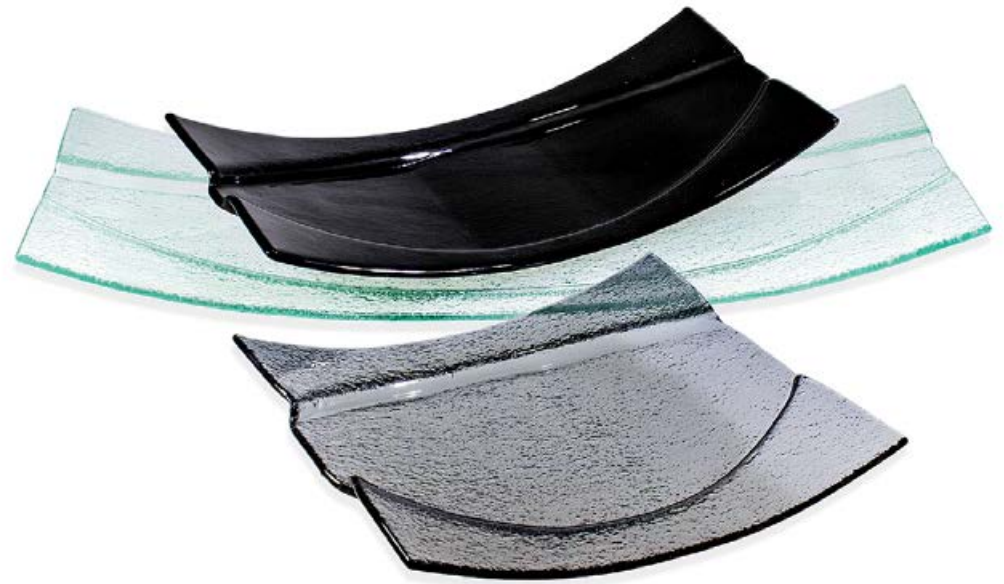

## CUBO Bowls

Product number | Size:

5252x7 23 x 23 cm

5252x8 26 x 26 cm

5252x9 29 x 29 cm

0 clear 1 sanded 2 dark grey 4 grey

5 bronze

xx - Number of individual color