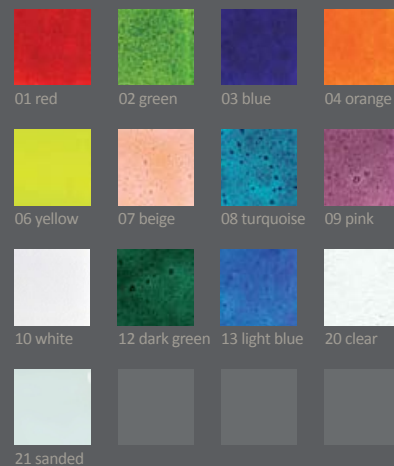

## AMEBA I. Plates

Product number | Size:

5360xx 19 x 15 cm

5362xx 24 x 19 cm

5364xx 29 x 24 cm

5366xx 40 x 24 cm

xx - Number of individual color