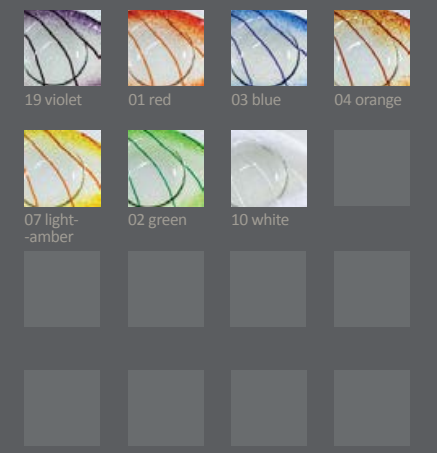

19 violet 01 red 03 blue 04 orange
07 light-amber 02 green 10 white

xx - Number of individual color