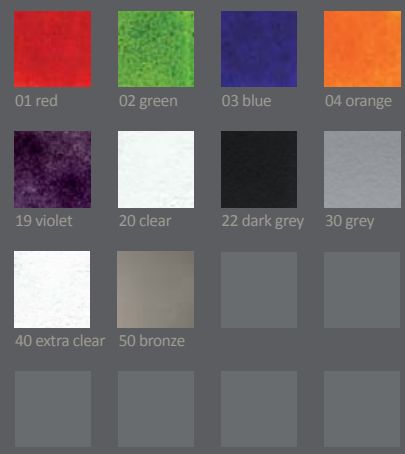

## MAXIM Trays

Product number | Size:

53131xx 23 x 13 cm

53135xx 25 x 25 cm

53132xx 29 x 15 cm

53134xx 29 x 23 cm

53133xx 32 x 12 cm

xx - Number of individual color