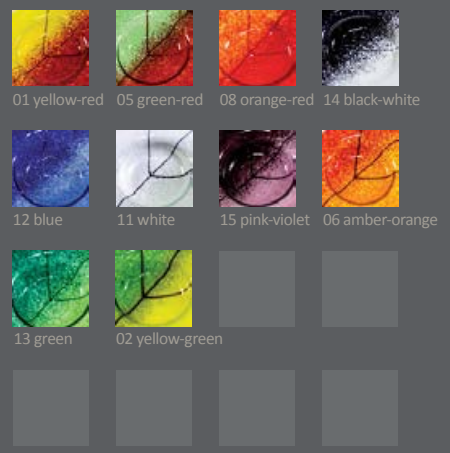

xx - Number of individual color

## LEAF Candlesticks

Product number | Size:

-  61040xx 8 x 9 cm |  61030xx 12 x 8,5 cm
-  61041xx 12 x 17 cm
-  61042xx 15 x 16 cm
-  61031xx 18 x 8,5 cm
-  61032xx 30 x 10 cm

01 yellow-red 05 green-red 08 orange-red 14 black-white  
 12 blue 11 white 15 pink-violet 06 amber-orange  
 13 green 02 yellow-green

## Range of colors in BDK-GLASS production

Dark grey, grey, clear, extra clear and bronze colors are stained glass in the mass. Other colors are glass frits (powders) and can be used also partly on the product (for example on the rim only).