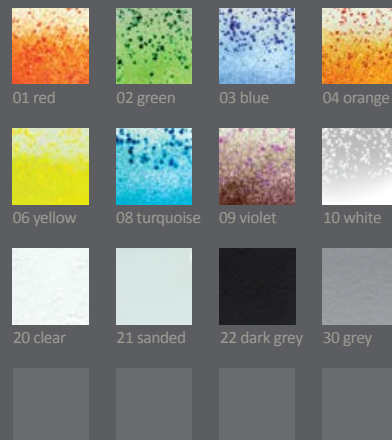

19 violet

09 pink

ONLY FULL COLOR VERSION

20 clear

30 grey

50 bronze

22 dark grey

xx - Number of individual color

## MAX Plates

Product number | Size:

5300xx 15 x 15 cm

5301xx 20 x 20 cm

5302xx 28 x 28 cm

5303xx 32 x 32 cm

01 red 02 green 03 blue 04 orange

06 yellow 08 turquoise 09 violet 10 white

20 clear 21 sanded 22 dark grey 30 grey

xx - Number of individual color

06 yellow 07 beige 08 light turquoise 19 violet

20 clear 21 sanded 22 dark grey

xx - Number of individual color