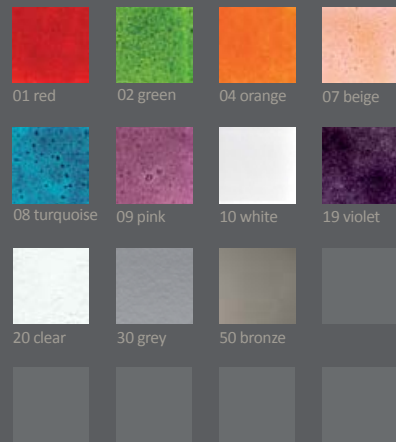

SNAKY Trays

Product number | Size:

51530xx 40 x 20 cm

xx - Number of individual color

SWING Bowls

Product number | Size:

54101xx 28 x 28 cm

54102xx 43 x 20 cm

54103xx 60 x 24 cm